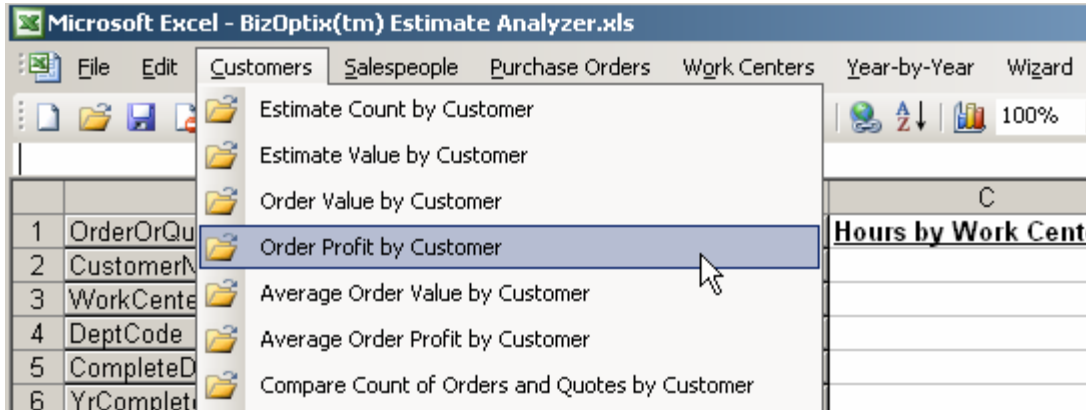

ESTIMATE ANALYZER

CUSTOMIZABLE • INTUITIVE • POWERFUL

Micro Estimating Systems Estimate Analyzer 1.0

A BizOptix™ Solution by CTGI

What do you get when you combine the industry-leading estimation software with an innovative data analysis solution?

- More than 42 customizable folders that answer common questions about your customers, salespeople, purchase orders and work centers.
- An innovative wizard interface to answer new questions about your estimates without learning a report writing language or hiring a consultant.
- Automatic recognition of customized fields so you can analyze information based on the way your system is configured.
- The ability to slice and dice information like never before!
- Drill down to see the details... the numbers behind the numbers.
- Leverage industry-standard graphing capabilities to let you view your information in a way that makes sense to you.

All this with the power and familiarity of Microsoft Excel.

Call us today at (262) 860-0560 for a demonstration!

Slice and Dice
Information

Drill Down to
Details

Analyze
Custom Fields

In Just 3 Easy
Steps!

MICRO
ESTIMATING SYSTEMS, INC.
High Precision Business Tools™